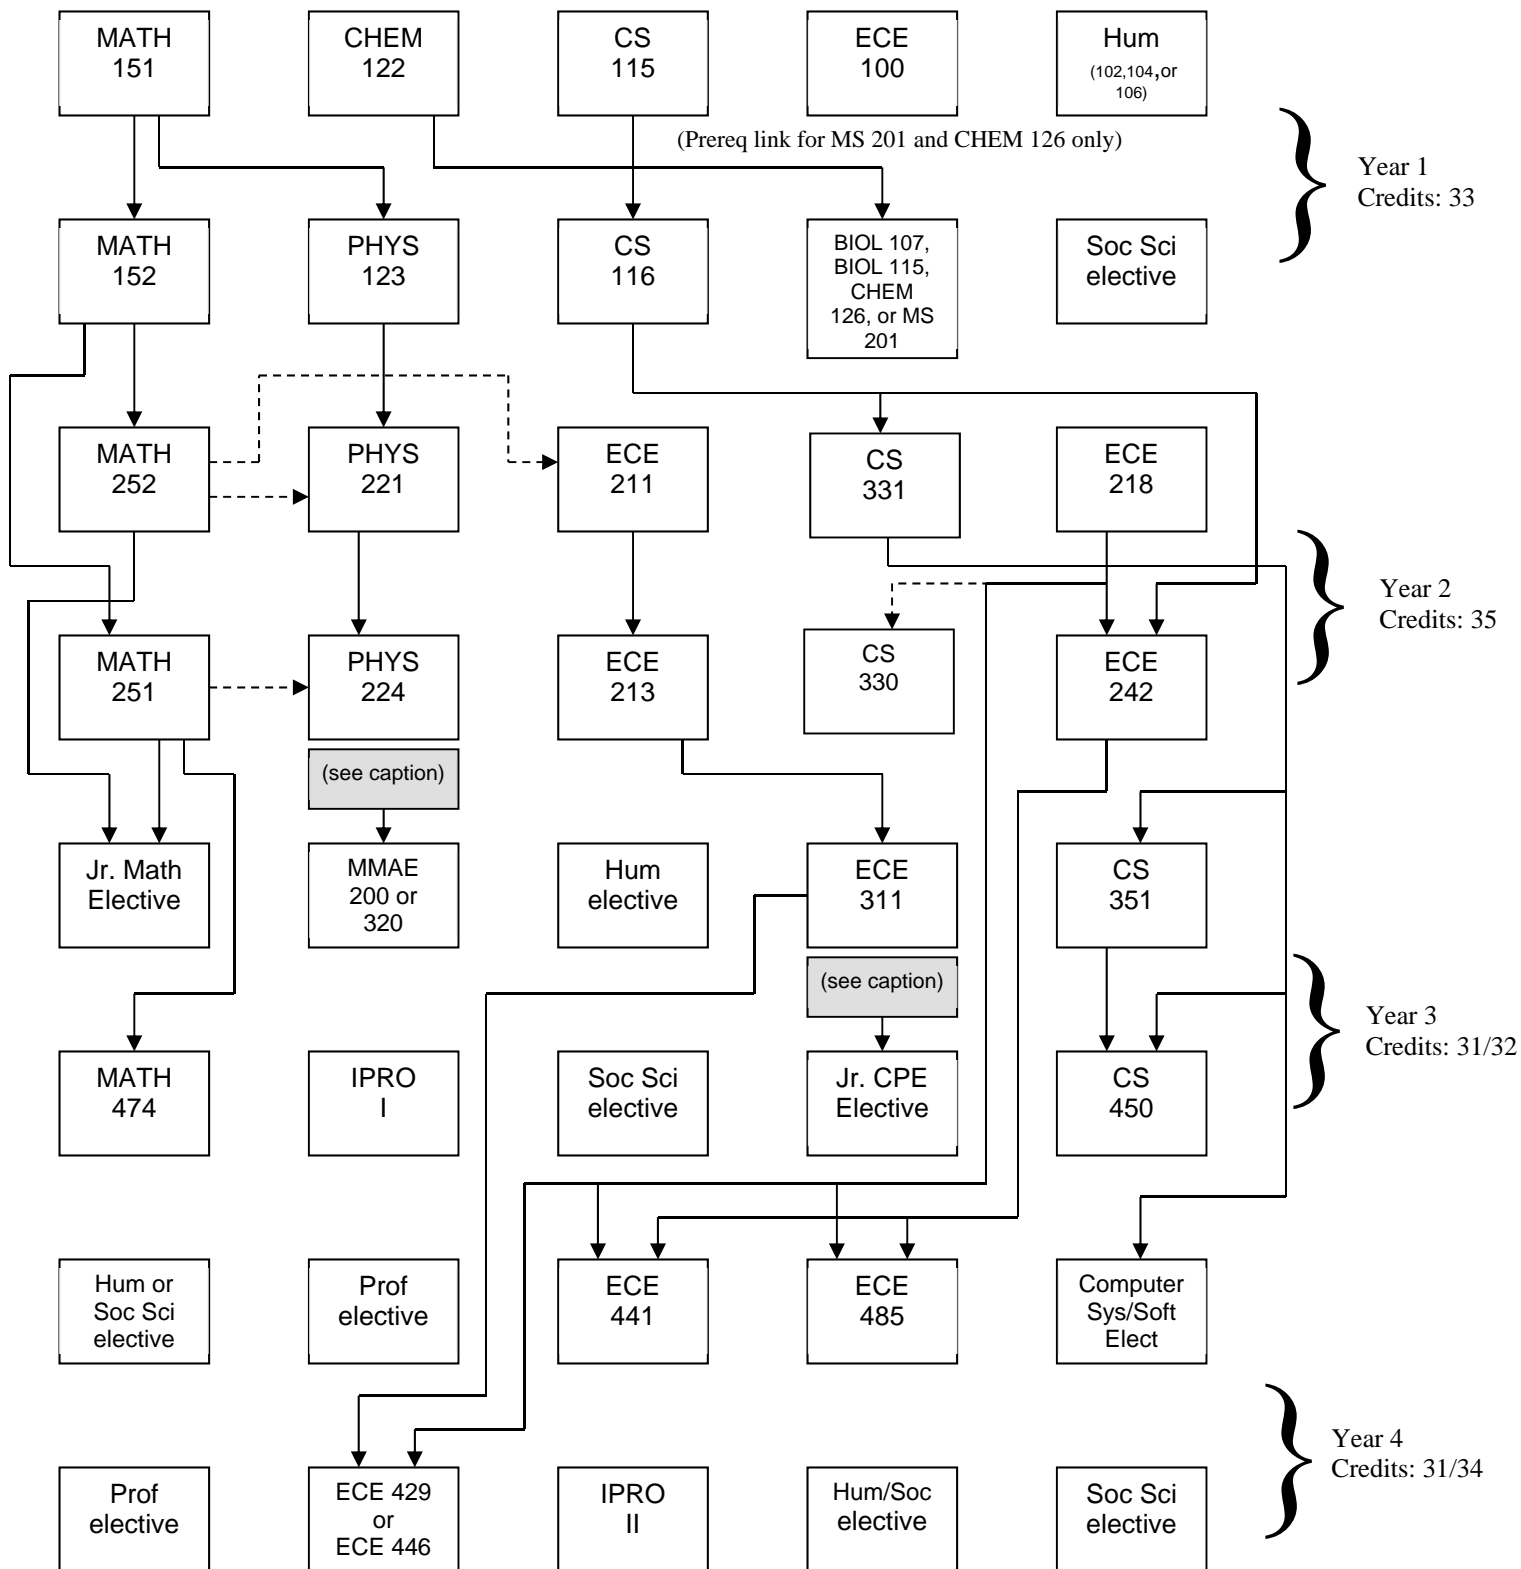

## BS Computer Engineering (BSCPE) Curriculum Flow Chart

Figure 2: BSCPE program prerequisite flowchart. Solid arrow = prerequisite; dashed arrow = co-requisite. (Notes: MMAE 200 and 320 have courses from semesters 1 to 4 as prerequisites; the Jr. CPE Elective options have courses from semesters 1 to 5 as prerequisites.)